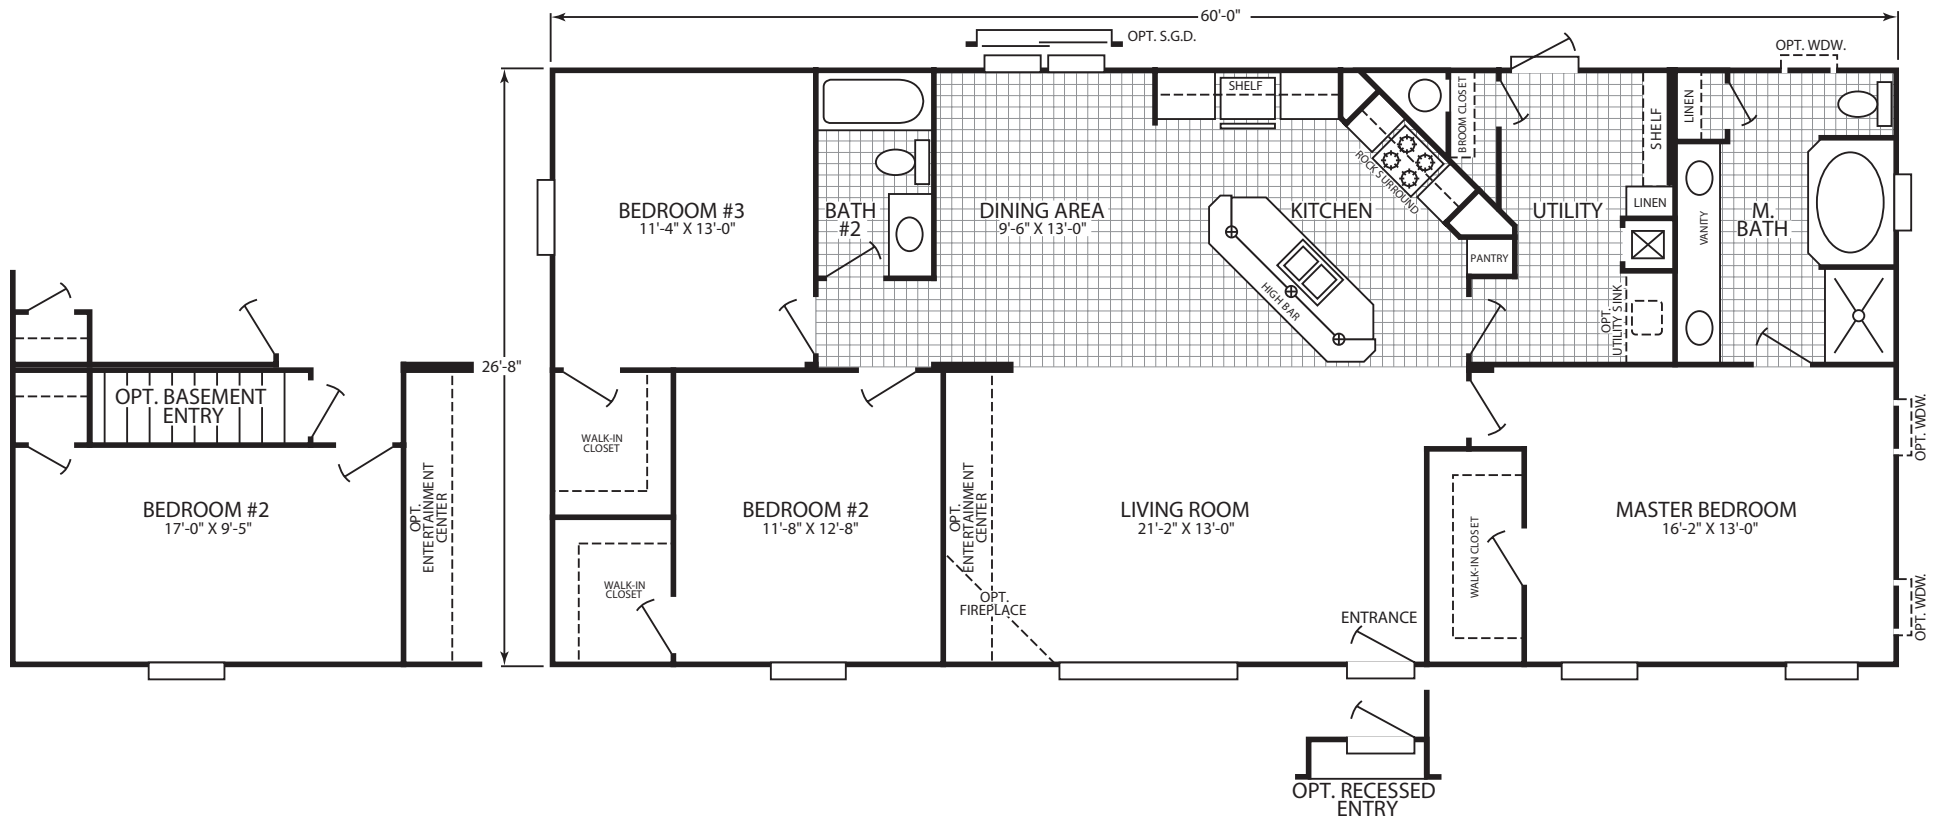

Stone Creek Series Model 4603P  
3 Bedrooms • 2 Baths • 1,599 Square Feet

Windows shown reflect standard aluminum windows. Selection of optional thermal pane (vinyl) windows may affect the size and number of windows.

Fleetwood Homes reserves the right to change colors, prices, specifications, models, dimensions and materials without notice. Rendering and diagrams are meant to be representative and, in keeping with Fleetwood's policy of constant updating and improvement, may vary from the actual home. All dimensions are nominal and approximated. Square footage is measured from exterior wall to exterior wall, and is an approximate figure. Length indicated in floorplans is floor length only. The length of the hitch is not included. (Add four feet to arrive at transportable length.) Ask your retailer for specifics. PRICES AND SPECIFICATIONS SUBJECT TO CHANGE WITHOUT NOTICE OR OBLIGATION.